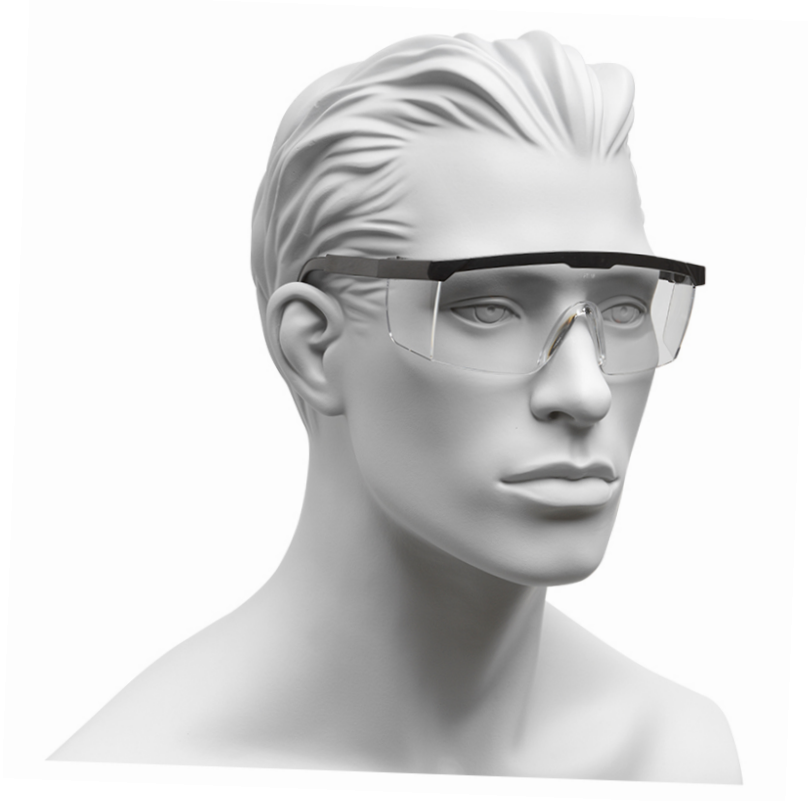

► TECHNICAL DATA SHEET

Art.No.:

SE2172

Safety glasses

- Material: polycarbonate
- Side protection
- Comfortable nose bridge
- Adjustable temples
- Flat shape
- Colour (lenses, frame): clear-black

Certification:

EN 166:2001

Packaging:

1
pc

12
pcs/pack

300
pcs/carton