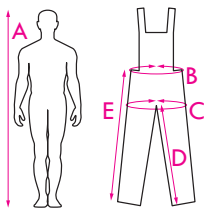

▶ TECHNICAL DATA SHEET

Art.No.:

SHELTER-BP

Bibpants

- Material:
65% polyester, 35% cotton – 250g/m²
- Reinforced seams – 2x-3x stronger
- Reflective and fluorescent details
- Comfortable elastic waistband
- Reinforced knee patches
- Chest pocket with zipper
- Side pockets with velcro closure
- Washable at 60°C, iron at max. 110°C
- Colours: black-grey-yellow

Sizes: S-5XL

	XS	S	M	L	XL	2XL	3XL	4XL	5XL
A Height (cm)	170	170	176	176	182	188	188	188	194
B Waist (cm)	92	96	100	104	110	116	122	128	134
C Hips (cm)	102	106	110	114	120	126	132	138	144
D Inseam (cm)	77	77	80	80	80	85	85	85	90
E Outer seam (cm)	100,5	101	104,5	105	105,5	111	111,5	112	117,5